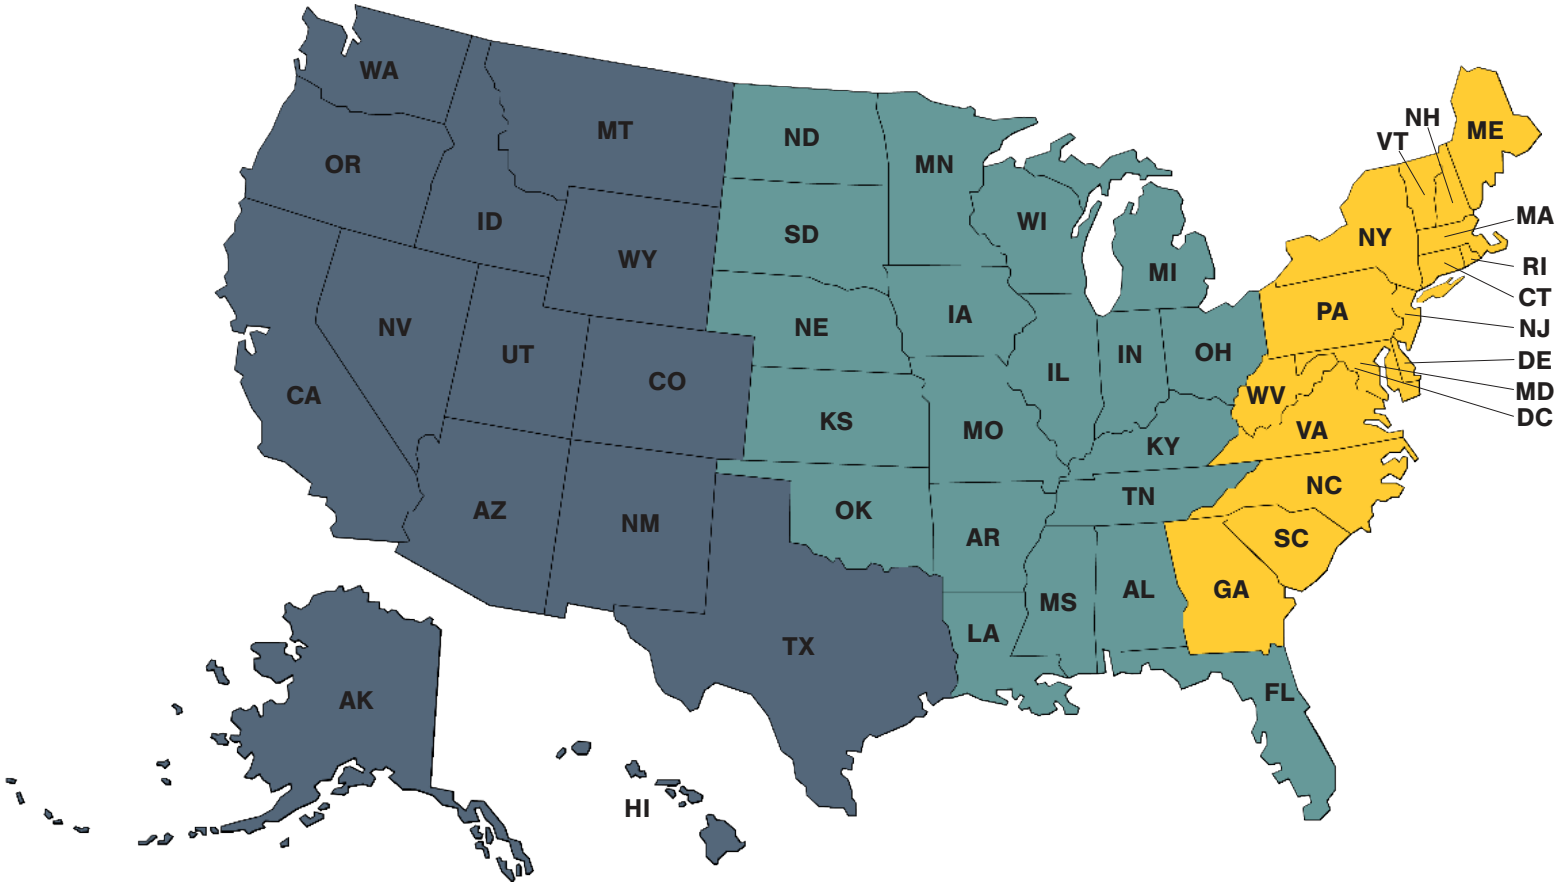

National Wholesaler Map

Providing Access to Energy Investments Since 2001

Bill Rack

Sr. VP - West Region
(949) 706 5000 x206
brack@wavelandcp.com

Jamie Harmon

Sr. VP - East Region
(949) 706 5000 x211
jharmon@wavelandcp.com